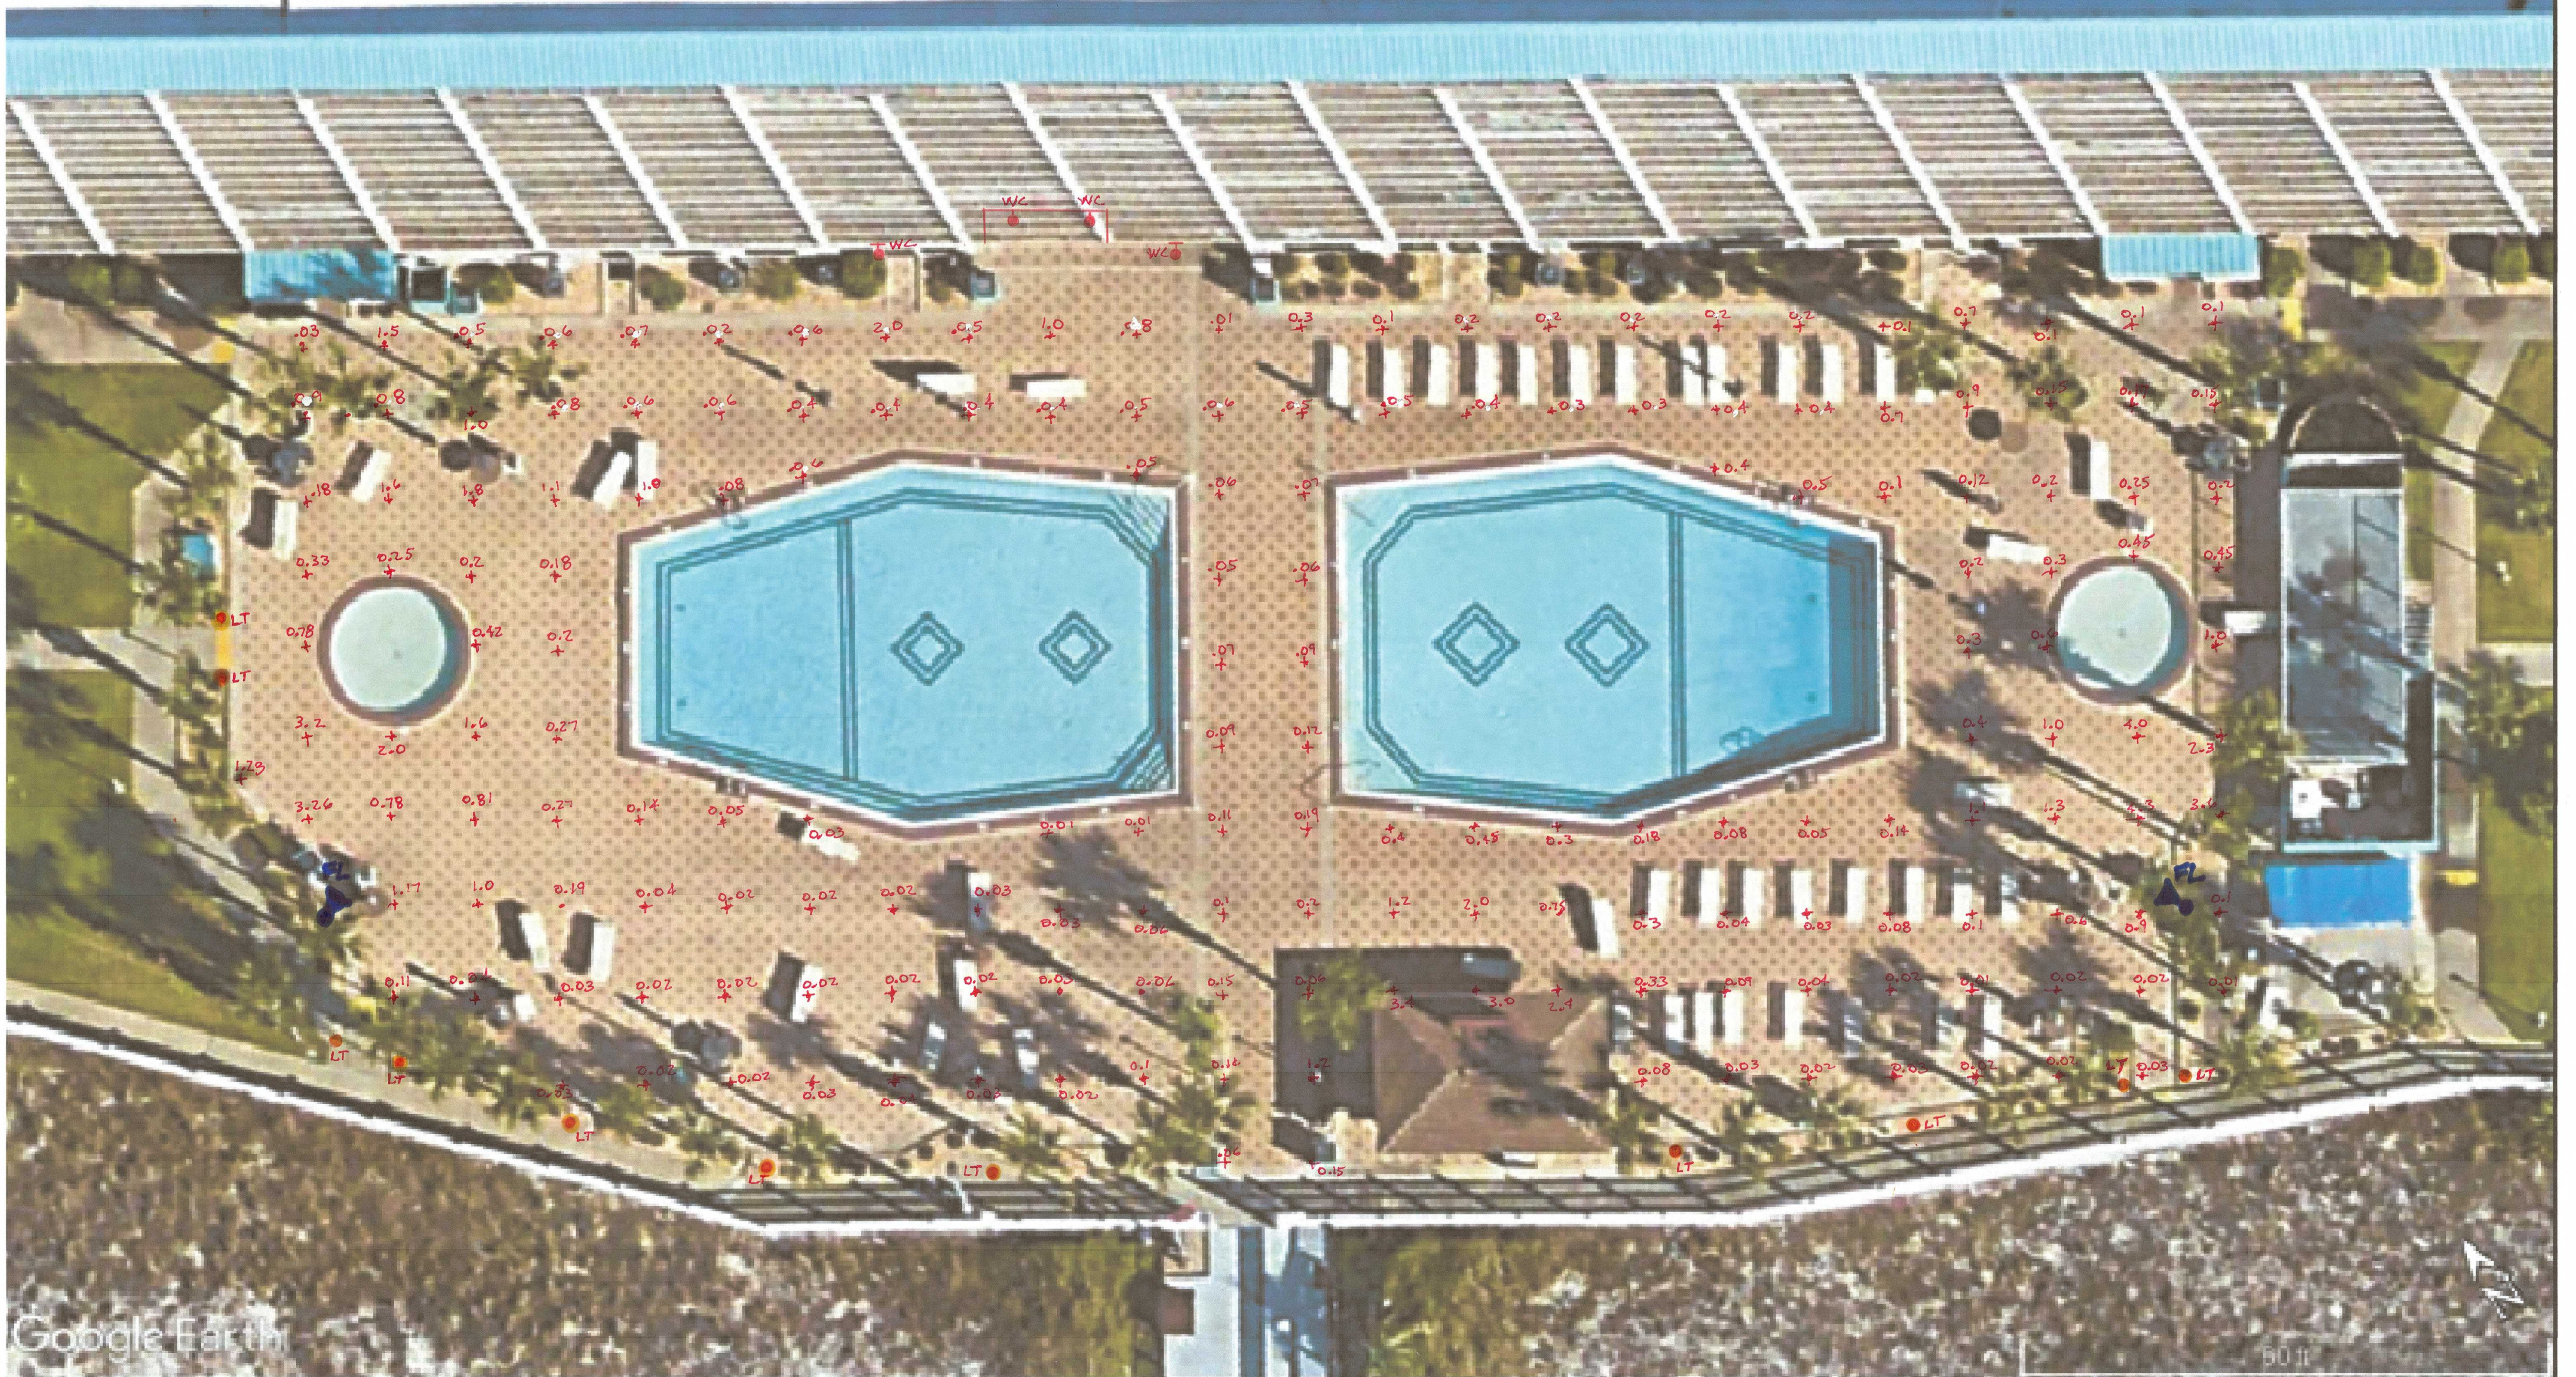

# Summit Beach Resort

Write a description for your map

Legend

Google Earth

Plan View  
Scale - 1" = 10ft

- WC WALL MTD. CYLINDER W/AMBER LAMP
- LT LANTER POST TOP W/AMBER LAMP
- FL POLE MTD. FLOOD LIGHT 4000K CCT

SUMMIT BEACH RESORT  
LIGHTING SURVEY

Designer  
TOMMY LEE  
Date  
04/30/2024  
Scale  
Not to Scale  
Drawing No.  
24TL-SRLS-0430A  
Summary